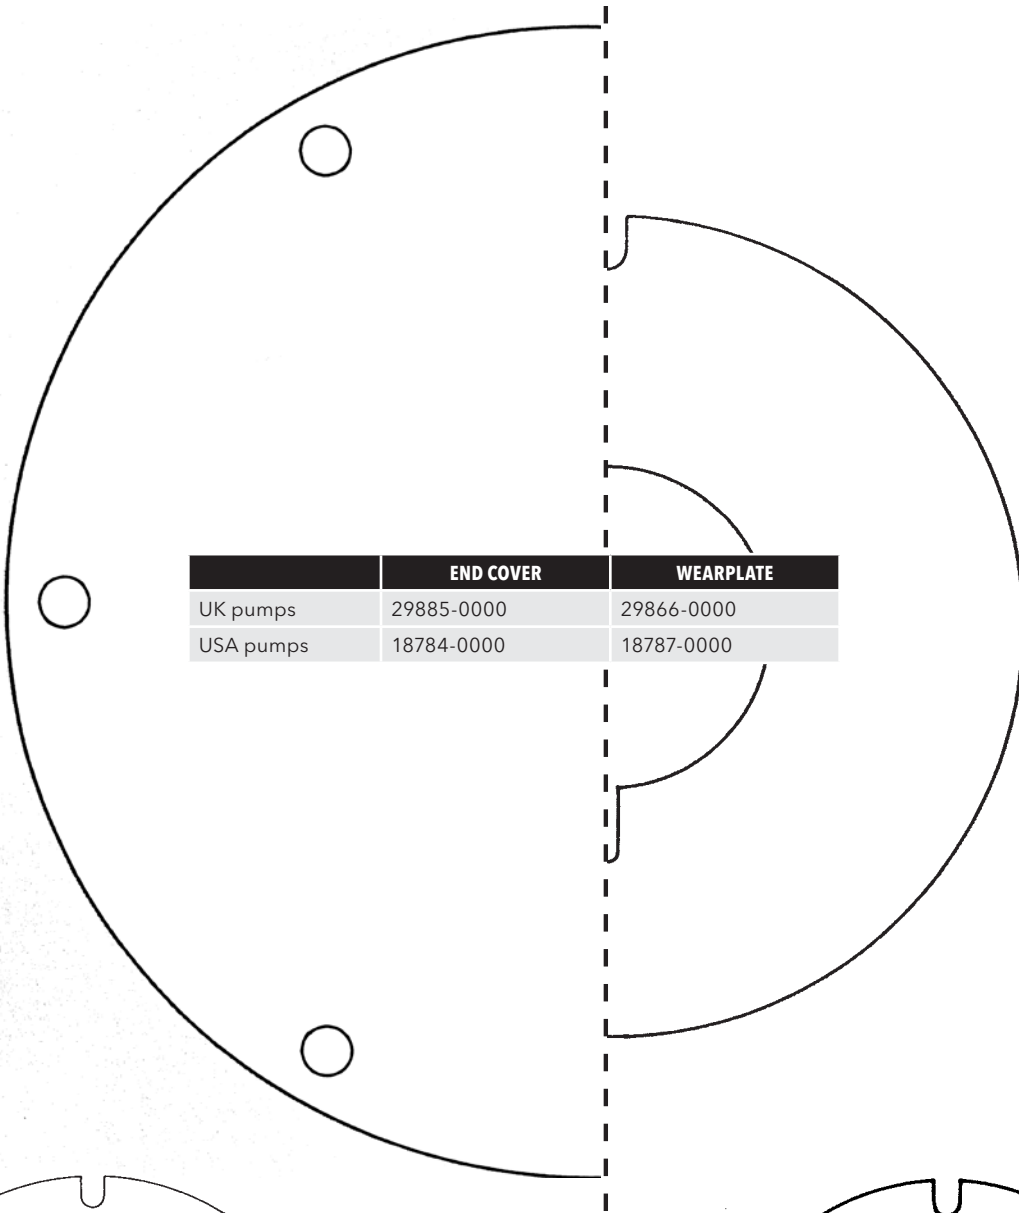

	GASKET	END COVER
UK pumps	890	3993
USA pumps	890-0000	11831-0000

	GASKET	END COVER
UK pumps	816	9336
USA pumps	816-0000	12062-0000

13 Service Parts

GASKET, WEARPLATE & END COVER PROFILES

	GASKET	END COVER
UK pumps	5878	5875
USA pumps	N/A	N/A

	GASKET
UK pumps	706-01
USA pumps	706-0000

	WEARPLATE
UK pumps	2574
USA pumps	2574-0000

	GASKET	GASKET
UK pumps	6496	4908
USA pumps	6496-0000	7083-0000
Use with 080 size 3993 end cover		

WEARPLATE	
UK pumps	2765
USA pumps	2765-0000

WEARPLATE	
UK pumps	5876
USA pumps	N/A

END COVER 9328-0200

END COVER 23825-0000

END COVER 50355-0000

13 Service Parts

GASKET, WEARPLATE & END COVER PROFILES

	END COVER	WEARPLATE
UK pumps	29885-0000	29866-0000
USA pumps	18784-0000	18787-0000

	WEARPLATE
UK pumps	7883
USA pumps	7883-0000

	WEARPLATE
UK pumps	4156
USA pumps	4156-0000